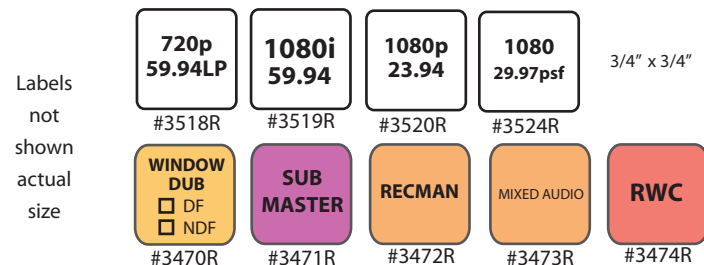

MEDIA STATUS LABELS

Labels not shown actual size

Labels not shown actual size

Above labels are 1 3/4" x 1/2" Black outlines for illustration only. Colors are fluorescent Dayglo, or white with a matte finish.

Labels not shown actual size

Labels not shown actual size

These labels are 1 3/4" x 1/2"
320 Status labels on sheets - \$4.99

Labels not shown actual size

160 Status labels on sheets - \$4.99

Labels not shown actual size

Status labels on rolls of 500 - \$19.45

© Copyright Professional Label, Inc. 2009 Black outlines for illustration only.

MEDIA STATUS LABELS

DV DUB #3489S	MELT #3490S	ISC #3491S	MASTER #3492S
720P #3493S	1080i #3494S	1080PsF #3495S	16 x 9 #3496S
FILM #3497S	VARICAM 30FPS #3498S	VARICAM 60FPS #3499S	VARICAM 24FPS #3500S
ARCHIVE #3501S	Quality Checked #3502S	NOT FOR AIR #3503S	Audio Layback #3504S
Down Converted #3505S	59.94i #3508S	23.98 #3509S	Black and Coded #3515S
Digital Clone #3516S	NON DROP FRAME #3511S	DROP FRAME #3506S	PROTECTION MASTER #3521S

Labels not shown actual size

Labels not shown actual size

288 Status labels on sheets - \$4.99

Above labels are 3/4" x 1" Black outlines for illustration only.
Colors are fluorescent Dayglo, white with a matte finish or matte light blue
Don't see what you need? Call 301-570-0774