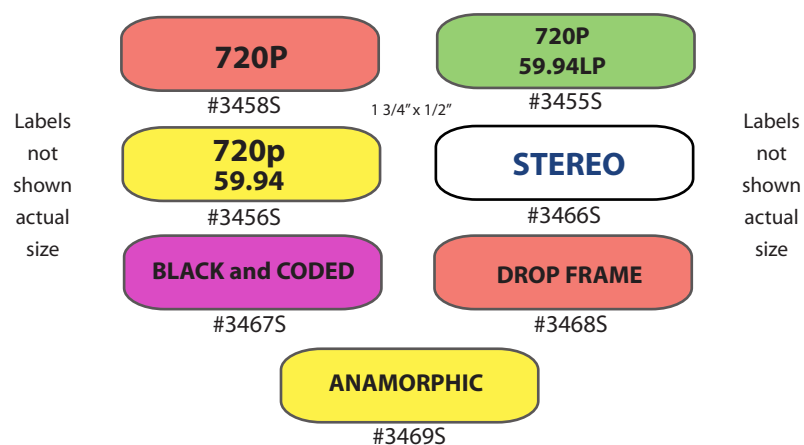

MEDIA STATUS LABELS

Labels not shown actual size

Labels not shown actual size

Above labels are 1 3/4" x 1/2" Black outlines for illustration only. Colors are fluorescent Dayglo, or white with a matte finish.

320 Status labels on sheets - \$4.99

Best Value Status Labels - Custom Quick Printed

Choose 3/4" x 1", 1 5/8" x 7/8" or 1 3/4" x 1/2"

Choose any text you want, just tell us what to print...

Choice of White, Light Blue, Neon Red, Neon Canary Yellow, Neon Green & Neon Pink

Labels not shown actual size

Labels not shown actual size

These labels are 1 3/4" x 1/2"
320 Status labels on sheets - \$4.99

Labels not shown actual size

160 Status labels on sheets - \$4.99

Labels not shown actual size

Best Value Status Labels - Custom Quick Printed

Choose 3/4" x 1", 1 5/8" x 7/8" or 1 3/4" x 1/2"

Choose any text you want, just tell us what to print...

Choice of White, Light Blue, Neon Red, Neon Canary Yellow, Neon Green & Neon Pink