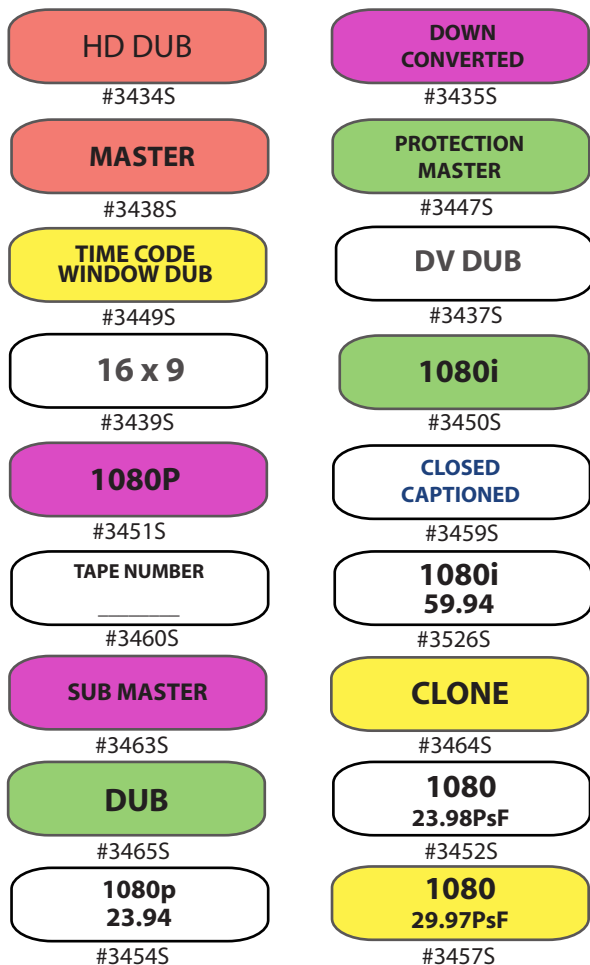

MEDIA STATUS LABELS

Labels not shown actual size

Labels not shown actual size

Above labels are 1 3/4" x 1/2" Black outlines for illustration only. Colors are fluorescent Dayglo, or white with a matte finish.

320 Status labels on sheets - \$4.99

Best Value Status Labels - Custom Quick Printed

Choose 3/4" x 1", 1 5/8" x 7/8" or 1 3/4" x 1/2"

Choose any text you want, just tell us what to print...

Choice of White, Light Blue, Neon Red, Neon Canary Yellow, Neon Green & Neon Pink

Labels not shown actual size

Labels not shown actual size

These labels are 1 3/4" x 1/2"
320 Status labels on sheets - \$4.99

Labels not shown actual size

160 Status labels on sheets - \$4.99

Labels not shown actual size

Best Value Status Labels - Custom Quick Printed

Choose 3/4" x 1", 1 5/8" x 7/8" or 1 3/4" x 1/2"

Choose any text you want, just tell us what to print...

Choice of White, Light Blue, Neon Red, Neon Canary Yellow, Neon Green & Neon Pink